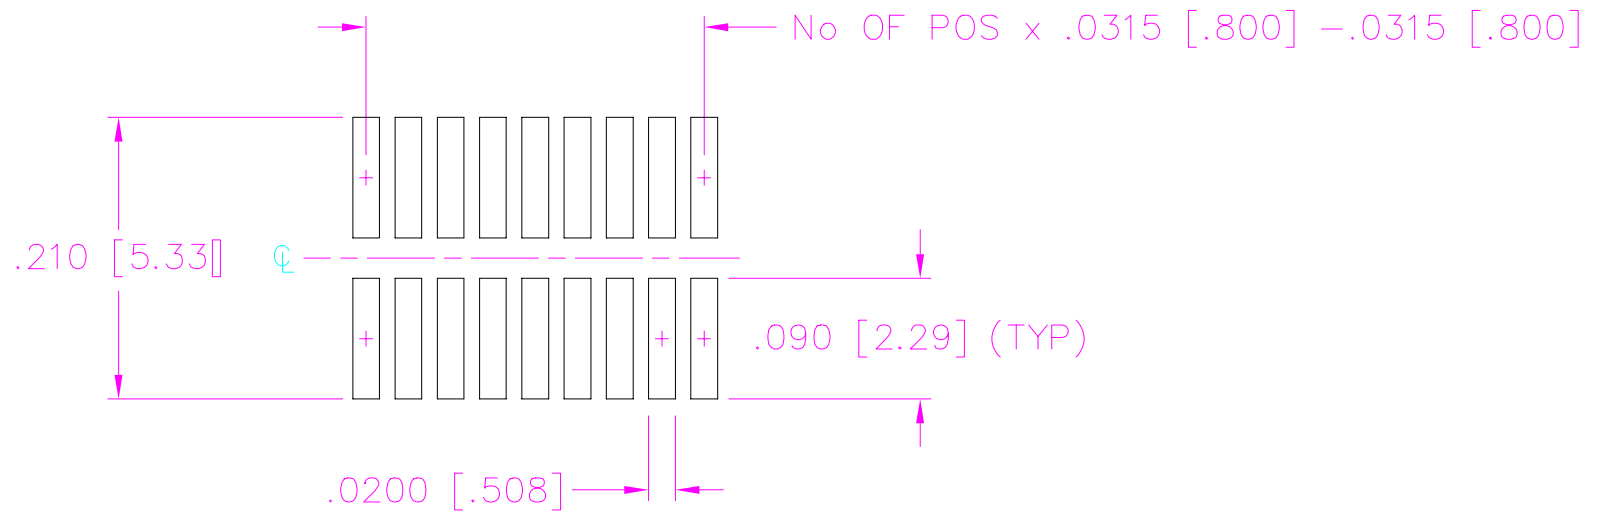

RECOMMENDED P.C. BOARD LAYOUT FOR AW-DV

REV. B

MISC\MKTG\FOOTPRINT
AW-DV

810 PROGRESS BLVD. NEW ALBANY, INDIANA 47150
PHONE (812) 944-6733 P.O. BOX 1147

PLOT SCALE: 1 = .1